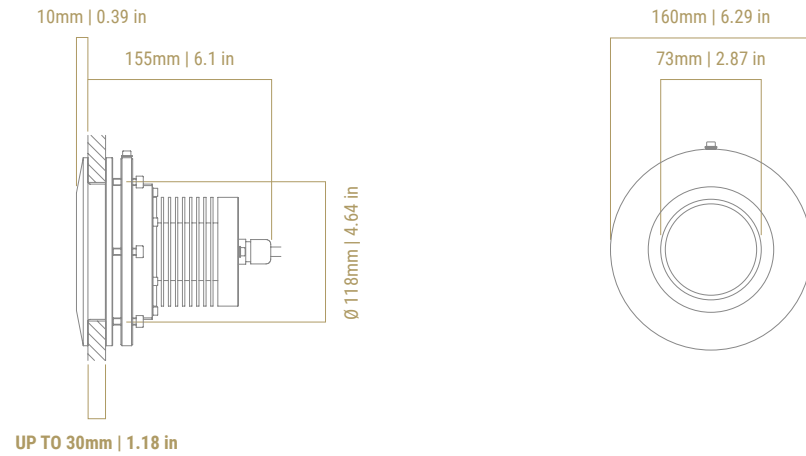

It can be disassembled from the inside to replace the lighting core.

3 different light cones are available.

LIGHT TECHNICAL DATA

Power	96W
Current / Amp draw	2A @ 48Vdc
Fixture Lumens	16000 @ 70°
CCT	5700 K
Beam Angle (degrees)	wide 100° / medium 70° / narrow 35°
Power Supply	Available @ 110-220VAC or 24VDC
Dimming	DALI, DMX, MODBUS, (0-10)

FEATURES

Width dimensions	Ø 160 mm / 6.29 in
Light dimensions	165 mm / 6.5 in
Material	Steel/Aluminum/AB2 on request
Heatsink	Aluminum 6082
Glass	Protective Tempered Clear Glass
Protection	Yes
Water Ingress Protection Rating	IP68
Light Cable Length	3mt / 9' 8" (Standard)